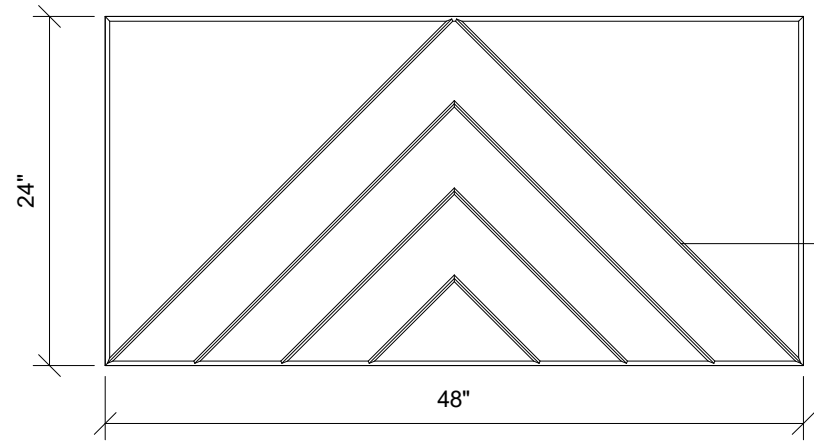

1 SIDE VIEW  
1" = 1' 0"

2 EDGE DETAIL  
3" = 1' 0"

3 PLAN VIEW  
1" = 1' 0"

4 END VIEW  
1" = 1' 0"

123 Columbia Court N. Chaska, MN 55318  
www.acousticalsurfaces.com  
1-800-854-2948

PRODUCT LINE: 1" Envirocoustic Design Panels - 2ft x 4ft - Beveled Edge - Arrow