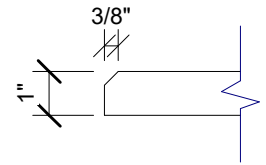

1 SIDE VIEW  
1" = 1' 0"

2 EDGE DETAIL  
3" = 1' 0"

3 PLAN VIEW  
1" = 1' 0"

4 END VIEW  
1" = 1' 0"

123 Columbia Court N. Chaska, MN 55318  
www.acousticalsurfaces.com  
1-800-854-2948

PRODUCT LINE: 1" Envirocoustic Design Panels - 2ft x 4ft - Beveled Edge - Arrow